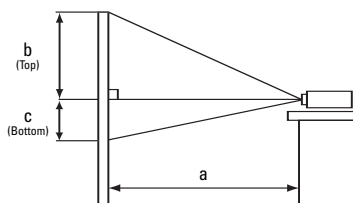

POWER

Power Supply	100-120/220-240V
Power Consumption	240W

PHYSICAL

Dimensions (W x H x D)	285 x 73 x 202mm (excluding feet and extrusions)
Weight	2.3Kg
Noise Level	38dB/33dB

MISCELLANEOUS

Lamp indicator light, Power indicator light, Temp indicator light, Ceiling Mount image, Rear Projection Image

OPTIONAL ACCESSORIES

Replacement Lamp	DT00701
------------------	---------

a: Projection Distance
b: Lens centre to the higher edge of the screen
c: Lens centre to the lower edge of the screen

Screen Size (Diagonal)	Projection Distance (a)		Screen Height (cm)	
	min. (m)	max. (m)	b (top)	c (bottom)
40" (1.0)	1.3	1.6	52.3	8.7
60" (1.5)	2.0	2.4	78.4	13.1
100" (2.5)	3.3	4.0	130.6	21.8
150" (3.8)	5.0	6.0	195.9	32.7
200" (5.1)	6.7	8.1	261.3	43.5
300" (7.6)	10.1	12.1	391.9	65.3