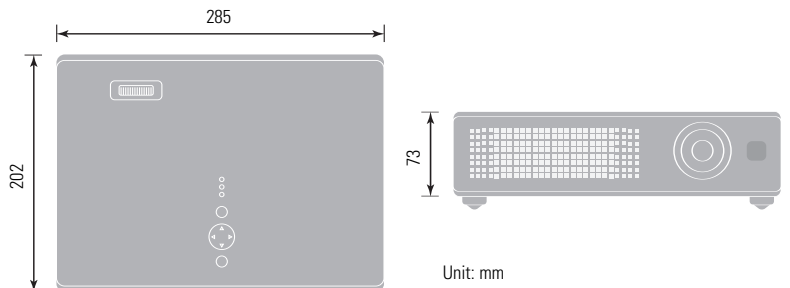

POWER

Power Supply	100-120/220-240V
Power Consumption	240W

PHYSICAL

Dimensions (W x H x D)	285 x 73 x 202mm (excluding feet and extrusions)
Weight	2.3Kg
Noise Level	38dB/33dB

MISCELLANEOUS

Lamp indicator light, Power indicator light, Temp indicator light, Ceiling Mount image, Rear Projection Image

OPTIONAL ACCESSORIES

Replacement Lamp	DT00701
------------------	---------

a: Projection Distance
b: Lens centre to the higher edge of the screen
c: Lens centre to the lower edge of the screen

Screen Size (Diagonal)	Projection Distance (a)		Screen Height (cm)	
	min. (m)	max. (m)	b (top)	c (bottom)
40" (1.0)	1.3	1.6	52.3	8.7
60" (1.5)	2.0	2.4	78.4	13.1
100" (2.5)	3.3	4.0	130.6	21.8
150" (3.8)	5.0	6.0	195.9	32.7
200" (5.1)	6.7	8.1	261.3	43.5
300" (7.6)	10.1	12.1	391.9	65.3